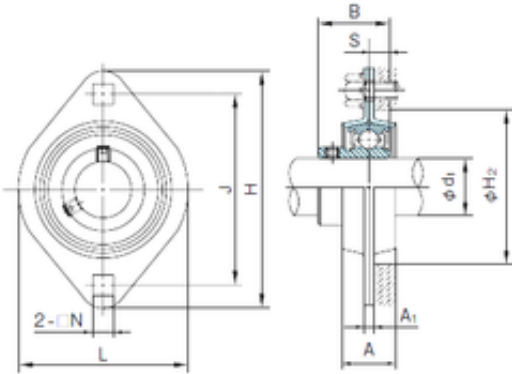

SNR Bearing Argentina

NACHI BPFL1 bearing units

Bearing No. BPFL1

BPFL1 Bearing 2D drawings and 3D CAD models

Bore Diameter	12 mm
d	12 mm
H	81 mm
A	14 mm
A1	4 mm
B	22 mm
H2	49 mm
J	63.5 mm
L	59 mm
N	7 mm
S	6 mm
Bolt (G)	M6