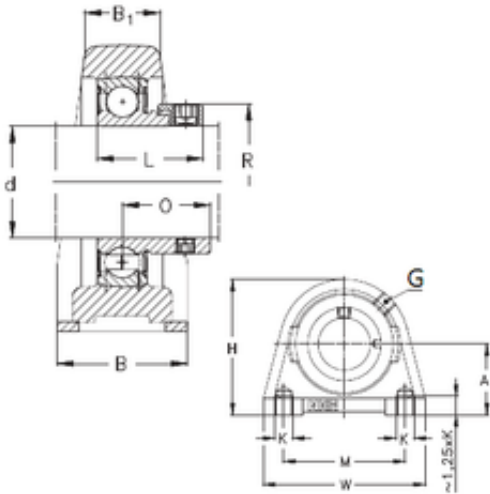

# SNR Bearing Argentina

PSHE15 Bearing 2D drawings and 3D CAD models

## NKE PSHE15 bearing units

Bearing No. PSHE15

Bore Diameter	15 mm
Width	30 mm
d	15 mm
O	22,1 mm
A	30,2 mm
B	30 mm
B1	18 mm
H	57 mm
L	28,6 mm
M	47 mm
R	28 mm
W	63 mm
Thread (G)	M6
Weight	0,44 Kg