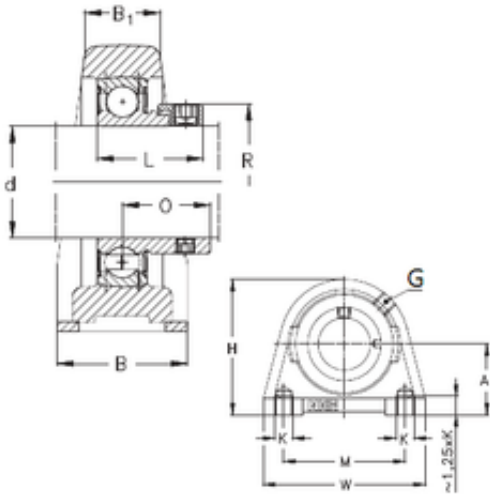

SNR Bearing Argentina

PSHE15 Bearing 2D drawings and 3D CAD models

NKE PSHE15 bearing units

Bearing No. PSHE15

Bore Diameter	15 mm
Width	30 mm
d	15 mm
O	22,1 mm
A	30,2 mm
B	30 mm
B1	18 mm
H	57 mm
L	28,6 mm
M	47 mm
R	28 mm
W	63 mm
Thread (G)	M6
Weight	0,44 Kg