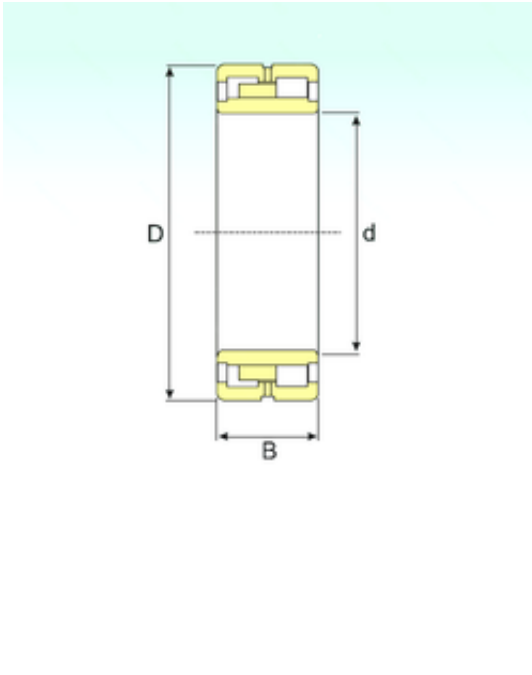

SNR Bearing Argentina

1120 mm x 1750 mm x 630 mm ISB NNU
41/1120 K30M/W33 cylindrical roller bearings

Bearing No. NNU 41/1120 K30M/W33

Size	1120x1750x630 mm
Bore Diameter	1120 mm
Outer Diameter	1750 mm
Width	630 mm
d	1120 mm
D	1750 mm
B	630 mm
C	630 mm
Weight	5600 Kg
Basic dynamic load rating (C)	32928 kN
Basic static load rating (C0)	74970 kN
(Grease) Lubrication Speed	252 r/min

NNU 41/1120 K30M/W33 Bearing 2D drawings and 3D CAD models