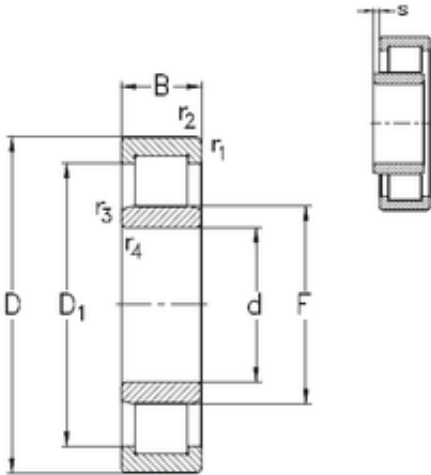

SNR Bearing Argentina

240 mm x 440 mm x 120 mm NKE NU2248-E-MPA cylindrical roller bearings

Bearing No. NU2248-E-MPA

NU2248-E-MPA Bearing 2D drawings and 3D CAD models

Size	240x440x120 mm
Bore Diameter	240 mm
Outer Diameter	440 mm
Width	120 mm
d	240 mm
F	287 mm
D	440 mm
B	120 mm
C	120 mm
r1 min.	4 mm
r2 min.	4 mm
r3 min.	4 mm
r4 min.	4 mm
S	7,8 mm
Weight	85,9 Kg
Basic dynamic load rating (C)	1888 kN
Basic static load rating (C0)	2855 kN