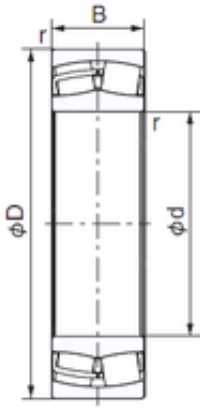

SNR Bearing Argentina

170 mm x 260 mm x 90 mm NACHI 24034EX1
cylindrical roller bearings

Bearing No. 24034EX1

Size	170x260x90 mm
Bore Diameter	170 mm
Outer Diameter	260 mm
Width	90 mm
d	170 mm
D	260 mm
B	90 mm
C	90 mm
r min.	2,1 mm
Weight	17,3 Kg
Basic dynamic load rating (C)	1120 kN
Basic static load rating (C0)	1480 kN
(Grease) Lubrication Speed	1800 r/min
(Oil) Lubrication Speed	2400 r/min
Calculation factor (e)	0,32
Calculation factor (Y0)	2,07
Calculation factor (Y1)	2,11

24034EX1 Bearing 2D drawings and 3D CAD models