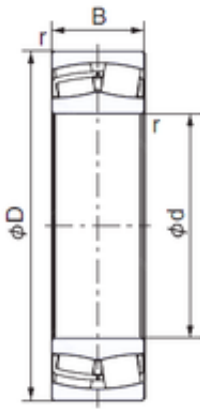

SNR Bearing Argentina

120 mm x 215 mm x 76 mm NACHI 23224EX1
cylindrical roller bearings

Bearing No. 23224EX1

Size	120x215x76 mm
Bore Diameter	120 mm
Outer Diameter	215 mm
Width	76 mm
d	120 mm
D	215 mm
B	76 mm
C	76 mm
r min.	2,1 mm
Weight	12 Kg
Basic dynamic load rating (C)	860 kN
Basic static load rating (C0)	956 kN
(Grease) Lubrication Speed	2250 r/min
(Oil) Lubrication Speed	3150 r/min
Calculation factor (e)	0,34
Calculation factor (Y0)	1,93
Calculation factor (Y1)	1,97

23224EX1 Bearing 2D drawings and 3D CAD models