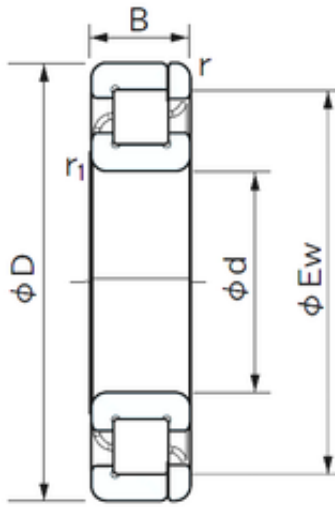

SNR Bearing Argentina

105 mm x 160 mm x 26 mm NACHI NP 1021
cylindrical roller bearings

Bearing No. NP 1021

Bore Diameter	105 mm
Outer Diameter	145.5 mm
d	105 mm
Fw	119.5 mm
D	160 mm
Ew	145.5 mm
B	26 mm
r min.	2 mm
r1 min.	1.1 mm
Weight	1.85 Kg
Basic dynamic load rating (C)	101 kN
Basic static load rating (C0)	136 kN
(Grease) Lubrication Speed	4000 r/min

NP 1021 Bearing 2D drawings and 3D CAD models