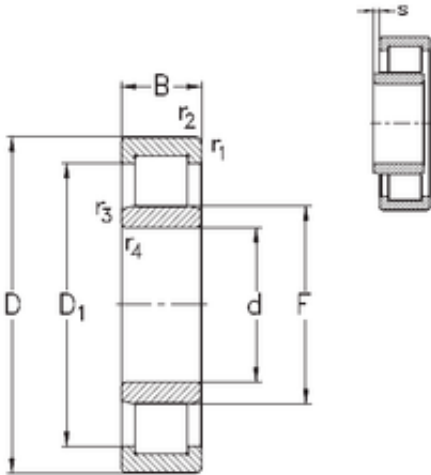

SNR Bearing Argentina

75 mm x 115 mm x 20 mm NKE NU1015-E-MPA cylindrical roller bearings

Bearing No. NU1015-E-MPA

NU1015-E-MPA Bearing 2D drawings and 3D CAD models

Size	75x115x20 mm
Bore Diameter	75 mm
Outer Diameter	115 mm
Width	20 mm
d	75 mm
F	84,5 mm
D	115 mm
B	20 mm
C	20 mm
r1 min.	1,1 mm
r2 min.	1,1 mm
r3 min.	1 mm
r4 min.	1 mm
S	1,7 mm
Weight	0,75 Kg
Basic dynamic load rating (C)	78 kN
Basic static load rating (C0)	98 kN