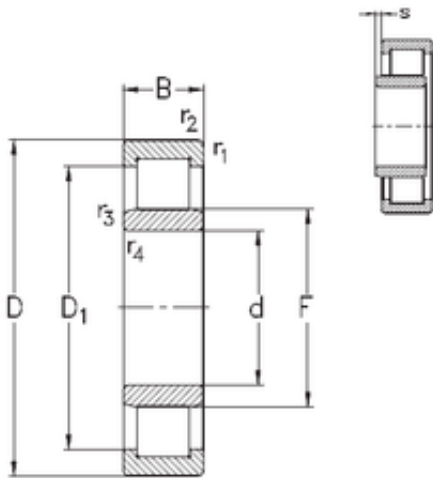

SNR Bearing Argentina

190 mm x 340 mm x 55 mm NKE NU238-E-M6 cylindrical roller bearings

Bearing No. NU238-E-M6

Size	190x340x55 mm
Bore Diameter	190 mm
Outer Diameter	340 mm
Width	55 mm
d	190 mm
F	230 mm
D	340 mm
B	55 mm
C	55 mm
r1 min.	4 mm
r2 min.	4 mm
r3 min.	4 mm
r4 min.	4 mm
S	4,7 mm
Weight	24 Kg
Basic dynamic load rating (C)	698 kN
Basic static load rating (C0)	962 kN

NU238-E-M6 Bearing 2D drawings and 3D CAD models