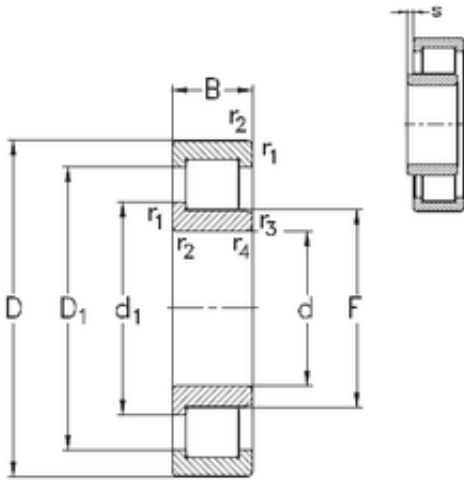

SNR Bearing Argentina

55 mm x 120 mm x 43 mm NKE NJ2311-E-MA6 cylindrical roller bearings

Bearing No. NJ2311-E-MA6

Size	55x120x43 mm
Bore Diameter	55 mm
Outer Diameter	120 mm
Width	43 mm
d	55 mm
F	70,5 mm
D	120 mm
B	43 mm
C	43 mm
r1 min.	2 mm
r2 min.	2 mm
r3 min.	2 mm
r4 min.	2 mm
S	3,3 mm
Weight	2,3 Kg
Basic dynamic load rating (C)	224 kN
Basic static load rating (C0)	233 kN

NJ2311-E-MA6 Bearing 2D drawings and 3D CAD models