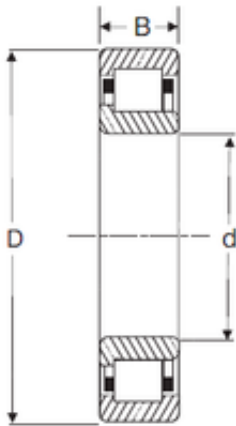

SNR Bearing Argentina

45 mm x 100 mm x 36 mm SIGMA NJ 2309
cylindrical roller bearings

Bearing No. NJ 2309

Size	45x100x36 mm
Bore Diameter	45 mm
Outer Diameter	100 mm
Width	36 mm
d	45 mm
D	100 mm
B	36 mm
C	36 mm

NJ 2309 Bearing 2D drawings and 3D CAD models