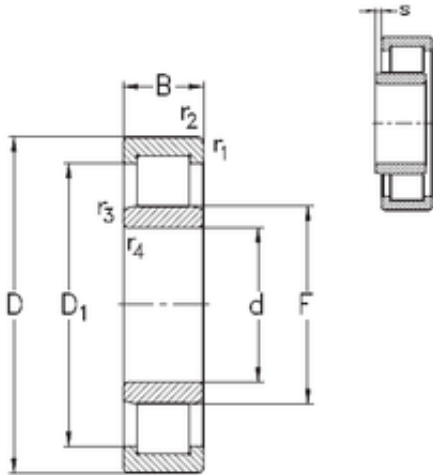

# SNR Bearing Argentina

150 mm x 320 mm x 65 mm NKE NU330-E-M6 cylindrical roller bearings

Bearing No. NU330-E-M6

NU330-E-M6 Bearing 2D drawings and 3D CAD models

Size	150x320x65 mm
Bore Diameter	150 mm
Outer Diameter	320 mm
Width	65 mm
d	150 mm
F	193 mm
D	320 mm
B	65 mm
C	65 mm
r1 min.	4 mm
r2 min.	4 mm
r3 min.	4 mm
r4 min.	4 mm
S	5,5 mm
Weight	27,5 Kg
Basic dynamic load rating (C)	852 kN
Basic static load rating (C0)	934 kN