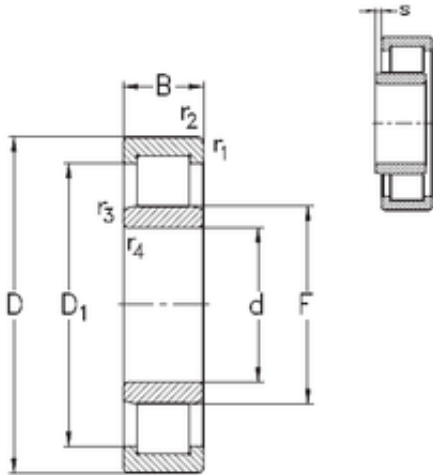

SNR Bearing Argentina

150 mm x 320 mm x 65 mm NKE NU330-E-M6 cylindrical roller bearings

Bearing No. NU330-E-M6

NU330-E-M6 Bearing 2D drawings and 3D CAD models

Size	150x320x65 mm
Bore Diameter	150 mm
Outer Diameter	320 mm
Width	65 mm
d	150 mm
F	193 mm
D	320 mm
B	65 mm
C	65 mm
r1 min.	4 mm
r2 min.	4 mm
r3 min.	4 mm
r4 min.	4 mm
S	5,5 mm
Weight	27,5 Kg
Basic dynamic load rating (C)	852 kN
Basic static load rating (C0)	934 kN