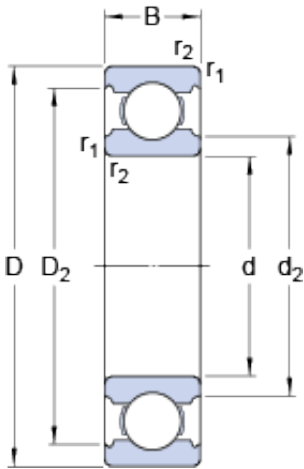

SNR Bearing Argentina

15 mm x 24 mm x 5 mm SKF W 61802 deep groove ball bearings

Bearing No. W 61802

W 61802 Bearing 2D drawings and 3D CAD models

Size	24x15x5 mm
Bore Diameter	24 mm
Outer Diameter	15 mm
Width	5 mm
d	15 mm
D	24 mm
B	5 mm
d ₂	16.8 mm
D ₂	22.15 mm
r _{1,2} - min.	0.3 mm
d _a - min.	16.5 mm
D _a - max.	22.5 mm
r _a - max.	0.3 mm
Basic dynamic load rating - C	1.6 kN
Basic static load rating - C ₀	1.1 kN
Fatigue load limit - P _u	0.048 kN
Reference speed	60000 r/min
Limiting speed	38000 r/min
Calculation factor - k _r	0.02
Calculation factor - f ₀	13.8
d ₂	16.8 mm
D ₂	22.15 mm
r _{1,2} min.	0.3 mm
d _a min.	16.5 mm

SNR Bearing Argentina

D_a max.	22.5 mm
r_a max.	0.3 mm
Basic dynamic load rating C	1.65 kN
Basic static load rating C_0	1.08 kN
Fatigue load limit P_u	0.048 kN
Calculation factor k_r	0.02
Calculation factor f_0	13.8
Mass bearing	0.0062 kg