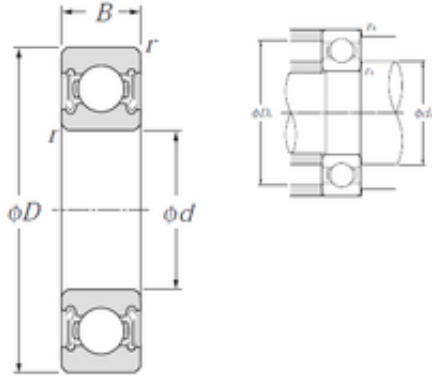

SNR Bearing Argentina

12 mm x 37 mm x 12 mm NTN 6301LLB deep groove ball bearings

6301LLB Bearing 2D drawings and 3D CAD models

Bearing No. 6301LLB

Size	12x37x12 mm
Bore Diameter	12 mm
Outer Diameter	37 mm
Width	12 mm
d	12 mm
D	37 mm
B	12 mm
C	12 mm
r min.	1 mm
da min.	17 mm
da max	18,5 mm
Da max.	32 mm
ra max.	1 mm
Weight	0,06 Kg
Basic dynamic load rating (C)	9,7 kN
Basic static load rating (C0)	4,2 kN
(Grease) Lubrication Speed	20 000 r/min
Category	Single Row Ball Bearings
Inventory	0.0
Manufacturer Name	NTN
Minimum Buy Quantity	N/A
Weight / Kilogram	0.061
Product Group	B00308
Enclosure	2 Seals
Precision Class	ABEC 1 ISO P0

SNR Bearing Argentina

Maximum Capacity / Filling Slot	No
Rolling Element	Ball Bearing
Snap Ring	No
Internal Special Features	No
Cage Material	Steel
Enclosure Type	Non-Contact Seal
Internal Clearance	C0-Medium
Inch - Metric	Metric
Long Description	12MM Bore; 37MM Outside Diameter; 12MM Outer Race Width; 2 Seals; Ball Bearing; ABEC 1 ISO P0; No Filling Slot; No Snap Ring; No Internal Special Features; C0-Medium Internal Clearance; Steel Cage;
Other Features	Deep Groove Non-Friction Nitrile Rubber Seal
Category	Single Row Ball Bearing
UNSPSC	31171504
Harmonized Tariff Code	8482.10.50.68
Noun	Bearing
Keyword String	Ball
Manufacturer URL	http://www.ntnamerica.com
Manufacturer Item Number	6301LLB
Weight / LBS	0.13227
Outer Race Width	0.472 Inch 12 Millimeter
Inner Race Width	0 Inch 0 Millimeter
Outside Diameter	1.457 Inch 37 Millimeter
Bore	0.472 Inch 12 Millimeter
bore diameter:	12 mm
static load capacity:	4200 N
outside diameter:	37 mm