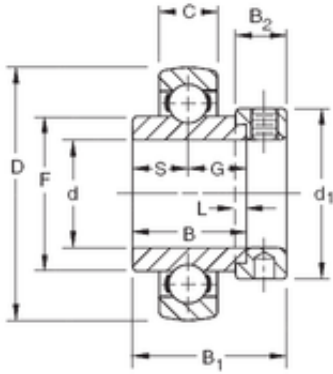

SNR Bearing Argentina

125,4125 mm x 280 mm x 106,36 mm Timken
SMN415WB-BR deep groove ball bearings

Bearing No. SMN415WB-BR

Size	125.4125x280x106.36 mm
Bore Diameter	125,4125 mm
Outer Diameter	280 mm
Width	106,36 mm
d	125,4125 mm
D	280 mm
B	106,36 mm
C	59 mm
d1	206,38 mm
B1	150,81 mm
B2	42,86 mm
F	176,56 mm
G	61,91 mm
L	7,94 mm
S	53,98 mm
Weight	29,66 Kg
Basic dynamic load rating (C)	347,4 kN

SMN415WB-BR Bearing 2D drawings and 3D CAD models