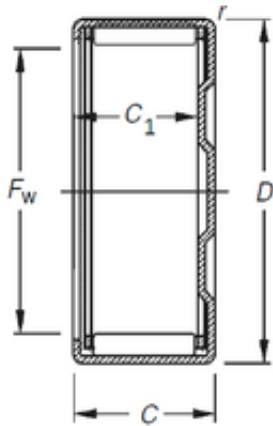

SNR Bearing Argentina

Timken BK2216 needle roller bearings

Bearing No. BK2216

Size	22x28x16 mm
Bore Diameter	22 mm
Outer Diameter	28 mm
Width	16 mm
Fw	22 mm
D	28 mm
C	16 mm
r	1 mm
C1	13,3 mm
Weight	0,027 Kg
Basic dynamic load rating (C)	13,1 kN
Basic static load rating (C0)	20,9 kN
(Grease) Lubrication Speed	9600 r/min

BK2216 Bearing 2D drawings and 3D CAD models