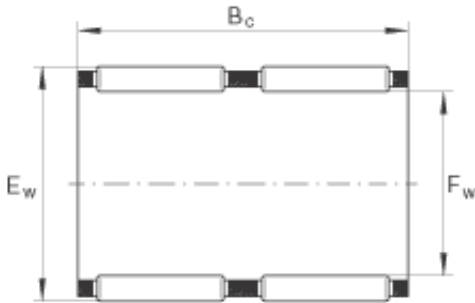

SNR Bearing Argentina

INA K80X88X40-ZW needle roller bearings

Bearing No. K80X88X40-ZW

K80X88X40-ZW Bearing 2D drawings and 3D CAD models

Size	80x88x40 mm
Bore Diameter	80 mm
Outer Diameter	88 mm
Width	40 mm
F_w	80 mm
E_w	88 mm
B_c	40 mm
m	227 g / Weight
C_r	76000 N / Dynamic load rating (radial)
C_{or}	192000 N / Static load rating (radial)
C_{ur}	27000 N / Fatigue limit load, radial
n_G	5800 1/min / Limiting speed
n_B	3700 1/min / Reference speed
Category	Bearings
Inventory	0.0
Manufacturer Name	SCHAEFFLER GROUP
Minimum Buy Quantity	N/A
Weight / Kilogram	0.236
Product Group	B04144