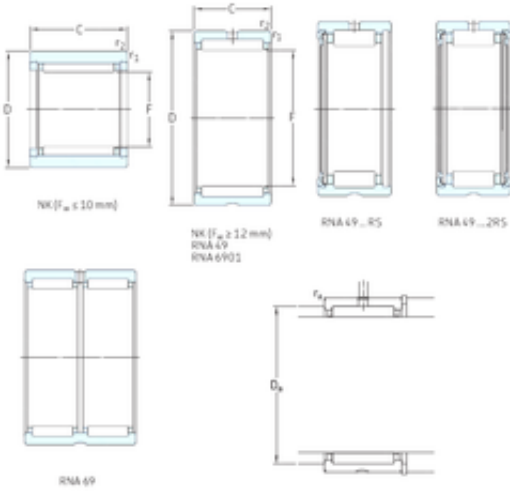

SNR Bearing Argentina

SKF NK68/35 needle roller bearings

Bearing No. NK68/35

Size	68x82x35 mm
Bore Diameter	68 mm
Outer Diameter	82 mm
Width	35 mm
Fw	68 mm
D	82 mm
C	35 mm
Weight	0,34 Kg
Basic dynamic load rating (C)	60,5 kN
Basic static load rating (C0)	146 kN
Fatigue load limit (Pu)	18,3
Reference speed	6000 r/min

NK68/35 Bearing 2D drawings and 3D CAD models