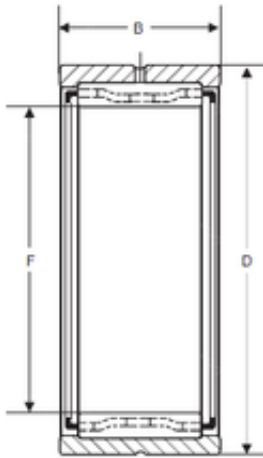

### SIGMA MR-88 needle roller bearings

Bearing No. MR-88

Size	139.7x177.8x76.2 mm
Bore Diameter	139,7 mm
Outer Diameter	177,8 mm
Width	76,2 mm
d	139,7 mm
D	177,8 mm
C	76,2 mm

MR-88 Bearing 2D drawings and 3D CAD models