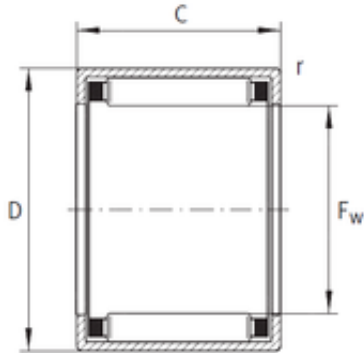

### INA SCE2812 needle roller bearings

Bearing No. SCE2812

Size	44.45x53.975x19.05 mm
Bore Diameter	44,45 mm
Outer Diameter	53,975 mm
Width	19,05 mm
Fw	44,45 mm
D	53,975 mm
C	19,05 mm
Weight	0,082 Kg
Basic dynamic load rating (C)	31,5 kN
Basic static load rating (C0)	55 kN