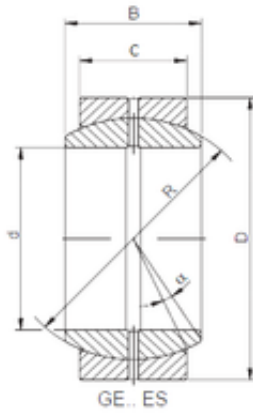

SNR Bearing Argentina

300 mm x 430 mm x 165 mm ISO GE 300
ES-2RS plain bearings

Bearing No. GE 300 ES-2RS

Size	300x430x165 mm
Bore Diameter	300 mm
Outer Diameter	430 mm
Width	165 mm
d	300 mm
D	430 mm
B	165 mm
C	120 mm
R	375 mm
Angle	7 °

GE 300 ES-2RS Bearing 2D drawings and 3D CAD models