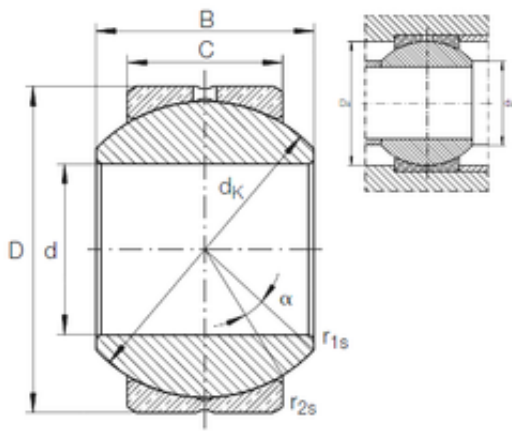

SNR Bearing Argentina

12 mm x 26 mm x 16 mm INA GE 12 PB plain bearings

Bearing No. GE 12 PB

Size	12x26x16 mm
Bore Diameter	12 mm
Outer Diameter	26 mm
Width	16 mm
d	12 mm
D	26 mm
B	16 mm
C	12 mm
dk	22,225 mm
r1 min.	0,3 mm
r2 min.	0,3 mm
da max	15,4 mm
Da min	19,5 mm
Angle	13 °
Weight	0,043 Kg
Basic dynamic load rating (C)	13,4 kN

GE 12 PB Bearing 2D drawings and 3D CAD models