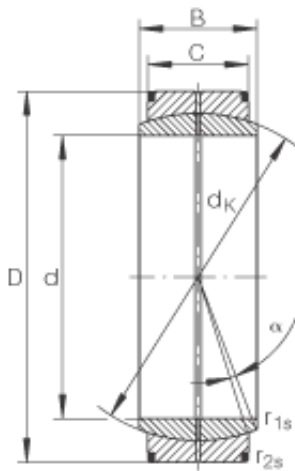

# SNR Bearing Argentina

## INA GE500-DO plain bearings

Bearing No. GE500-DO

Size	500x670x230 mm
Bore Diameter	500 mm
Outer Diameter	670 mm
Width	230 mm
C	195 mm
$D_{a \min}$	557 mm
$d_{a \max}$	537,8 mm
$d_K$	585 mm
$r_{1s \min}$	2 mm
$r_{2s \min}$	5 mm
$\alpha$ ( ° )	3,6
Weight (kg)	244
$C_r$ (N)	10200000
$C_{0r}$ (N)	51200000

GE500-DO Bearing 2D drawings and 3D CAD models