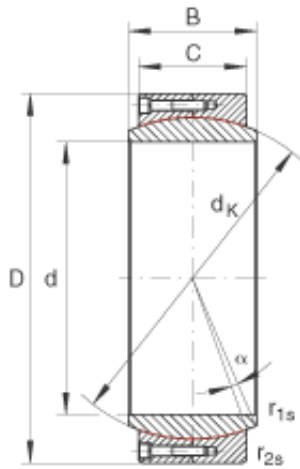

SNR Bearing Argentina

GE320-DW Bearing 2D drawings and 3D CAD models

INA GE320-DW plain bearings

Bearing No. GE320-DW

Size	320x440x160 mm
Bore Diameter	320 mm
Outer Diameter	440 mm
Width	160 mm
C	135 mm
$D_{a \min}$	361 mm
$d_{a \max}$	344,6 mm
d_K	380 mm
$r_{1s \min}$	1,1 mm
$r_{2s \min}$	3 mm
alf (°)	4
Weight (kg)	76
C_r (N)	15390000
C_{Or} (N)	25650000
Category	Bearings
Inventory	0.0
Manufacturer Name	SCHAEFFLER GROUP
Minimum Buy Quantity	N/A
Weight / Kilogram	77.5
Product Group	B04264