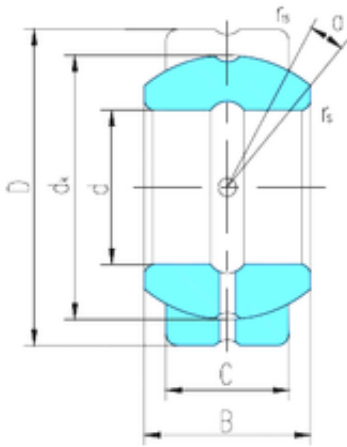

SNR Bearing Argentina

65 mm x 105 mm x 55 mm LS GEF65ES plain bearings

Bearing No. GEF65ES

GEF65ES Bearing 2D drawings and 3D CAD models

Size	65x105x55 mm
Bore Diameter	65 mm
Outer Diameter	105 mm
Width	55 mm
d	65 mm
D	105 mm
B	55 mm
C	47 mm
dk	94 mm
r min.	1 mm
r1 min.	1 mm
Angle	5 °
Weight	2,03 Kg
Basic dynamic load rating (C)	375 kN