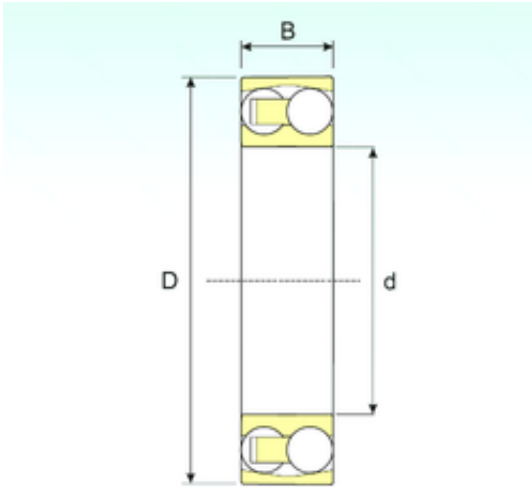

SNR Bearing Argentina

110 mm x 200 mm x 53 mm ISB 2222 self aligning ball bearings

Bearing No. 2222

Size	110x200x53 mm
Bore Diameter	110 mm
Outer Diameter	200 mm
Width	53 mm
d	110 mm
D	200 mm
B	53 mm
C	53 mm
Weight	6,5 Kg
Basic dynamic load rating (C)	121,52 kN
Basic static load rating (C0)	50,96 kN
(Grease) Lubrication Speed	3289,5 r/min

2222 Bearing 2D drawings and 3D CAD models