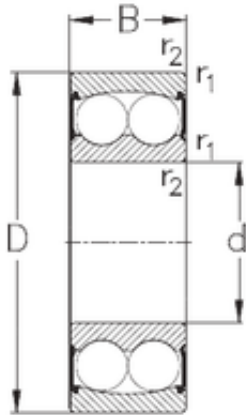

SNR Bearing Argentina

25 mm x 62 mm x 24 mm NKE 2305-2RS self aligning ball bearings

Bearing No. 2305-2RS

Size	25x62x24 mm
Bore Diameter	25 mm
Outer Diameter	62 mm
Width	24 mm
d	25 mm
D	62 mm
B	24 mm
C	24 mm
r1 min.	1,1 mm
r2 min.	1,1 mm
Weight	0,37 Kg
Basic dynamic load rating (C)	18,9 kN
Basic static load rating (C0)	5,5 kN

2305-2RS Bearing 2D drawings and 3D CAD models