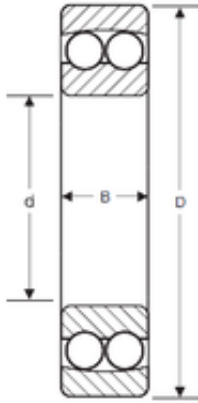

## SNR Bearing Argentina

100 mm x 180 mm x 34 mm SIGMA 1220 self aligning ball bearings

Bearing No. 1220

Size	100x180x34 mm
Bore Diameter	100 mm
Outer Diameter	180 mm
Width	34 mm
d	100 mm
D	180 mm
B	34 mm
C	34 mm

1220 Bearing 2D drawings and 3D CAD models