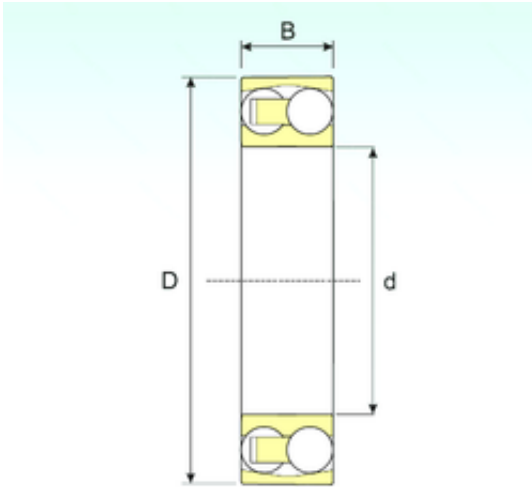

SNR Bearing Argentina

2309 TN9 Bearing 2D drawings and 3D CAD models

45 mm x 100 mm x 36 mm ISB 2309 TN9 self aligning ball bearings

Bearing No. 2309 TN9

Size	45x100x36 mm
Bore Diameter	45 mm
Outer Diameter	100 mm
Width	36 mm
d	45 mm
D	100 mm
B	36 mm
C	36 mm
Weight	1,25 Kg
Basic dynamic load rating (C)	62,43 kN
Basic static load rating (C0)	18,91 kN
(Grease) Lubrication Speed	6885 r/min