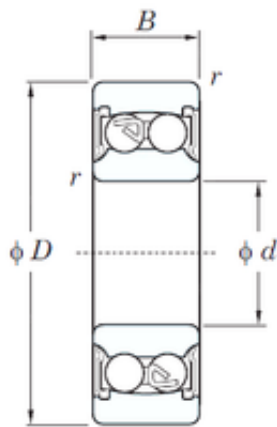

SNR Bearing Argentina

45 mm x 100 mm x 36 mm KOYO 2309-2RS
self aligning ball bearings

Bearing No. 2309-2RS

Size	45x100x36 mm
Bore Diameter	45 mm
Outer Diameter	100 mm
Width	36 mm
d	45 mm
D	100 mm
B	36 mm
C	36 mm
r min.	1.5 mm
da min.	53.5 mm
da max	56.6 mm
Da max.	91.5 mm
ra max.	1.5 mm
Weight	1.23 Kg
Basic dynamic load rating (C)	38.1 kN
Basic static load rating (C0)	12.7 kN
(Grease) Lubrication Speed	4100 r/min
Calculation factor (e)	0.25
Calculation factor (Y0)	2.68
Calculation factor (Y1)	2.56

2309-2RS Bearing 2D drawings and 3D CAD models