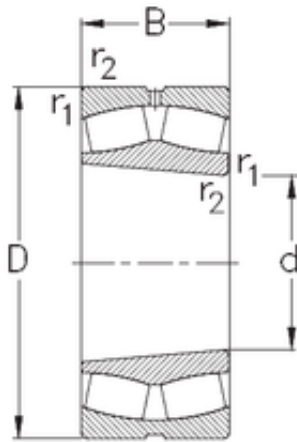

SNR Bearing Argentina

220 mm x 400 mm x 144 mm NKE 23244-K-MB-W33 spherical roller bearings

Bearing No. 23244-K-MB-W33

Size	220x400x144 mm
Bore Diameter	220 mm
Outer Diameter	400 mm
Width	144 mm
d	220 mm
D	400 mm
B	144 mm
C	144 mm
r1 min.	4 mm
r2 min.	4 mm
Weight	79 Kg
Basic dynamic load rating (C)	2040 kN
Basic static load rating (C0)	3290 kN
Limiting speed	1500 r/min
Calculation factor (e)	0,36
Calculation factor (Y0)	1,8
Calculation factor (Y1)	1,9

23244-K-MB-W33 Bearing 2D drawings and 3D CAD models