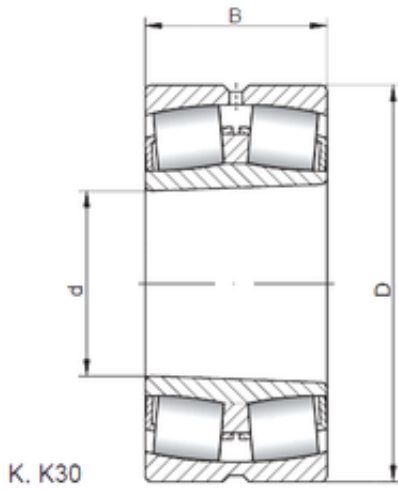

SNR Bearing Argentina

200 mm x 280 mm x 60 mm ISO 23940 KW33
spherical roller bearings

Bearing No. 23940 KW33

Size	200x280x60 mm
Bore Diameter	200 mm
Outer Diameter	280 mm
Width	60 mm
d	200 mm
D	280 mm
B	60 mm
C	60 mm

23940 KW33 Bearing 2D drawings and 3D CAD models