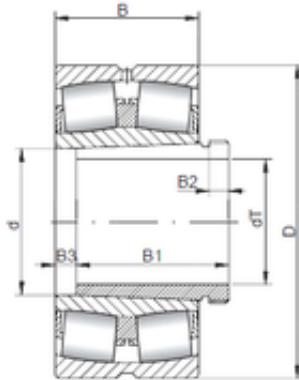

# SNR Bearing Argentina

560 mm x 820 mm x 258 mm ISO 240/560  
K30CW33+AH240/560 spherical roller bearings

Bearing No. 240/560 K30CW33+AH240/560

Size	560x820x258 mm
Bore Diameter	560 mm
Outer Diameter	820 mm
Width	258 mm
d	560 mm
d1	530 mm
D	820 mm
B	258 mm
C	258 mm

240/560 K30CW33+AH240/560 Bearing 2D drawings  
and 3D CAD models