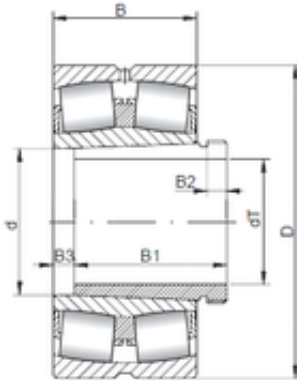

## SNR Bearing Argentina

560 mm x 820 mm x 258 mm ISO 240/560  
K30CW33+AH240/560 spherical roller bearings

Bearing No. 240/560 K30CW33+AH240/560

Size	560x820x258 mm
Bore Diameter	560 mm
Outer Diameter	820 mm
Width	258 mm
d	560 mm
d1	530 mm
D	820 mm
B	258 mm
C	258 mm

240/560 K30CW33+AH240/560 Bearing 2D drawings  
and 3D CAD models