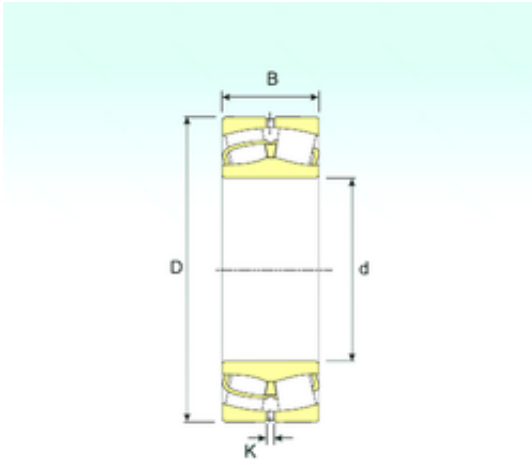

## SNR Bearing Argentina

238/850 Bearing 2D drawings and 3D CAD models

850 mm x 1030 mm x 136 mm ISB 238/850  
spherical roller bearings

Bearing No. 238/850

Size	850x1030x136 mm
Bore Diameter	850 mm
Outer Diameter	1030 mm
Width	136 mm
d	850 mm
D	1030 mm
B	136 mm
C	136 mm
K	12 mm
Weight	240 Kg
Basic dynamic load rating (C)	3273 kN
Basic static load rating (C0)	9800 kN
(Grease) Lubrication Speed	405,45 r/min