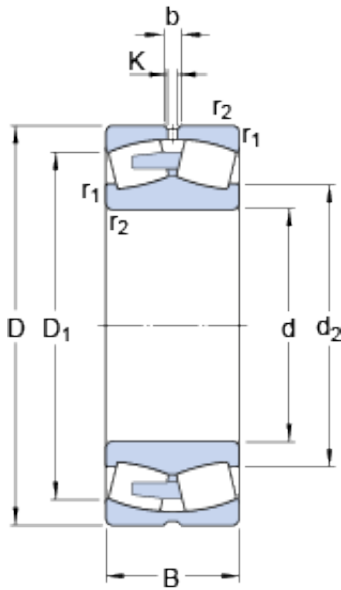

SNR Bearing Argentina

600 mm x 800 mm x 150 mm SKF 239/600
CA/W33 spherical roller bearings

Bearing No. 239/600 CA/W33

239/600 CA/W33 Bearing 2D drawings and 3D CAD models

Size	800x600x150 mm
Bore Diameter	800 mm
Outer Diameter	600 mm
Width	150 mm
d	600 mm
D	800 mm
B	150 mm
d ₂	671 mm
D ₁	744 mm
b	22.3 mm
K	12 mm
r _{1,2} - min.	5 mm
d _a - min.	618 mm
D _a - max.	782 mm
r _a - max.	4 mm
Basic dynamic load rating - C	4022 kN
Basic static load rating - C ₀	8300 kN
Fatigue load limit - P _u	570 kN
Reference speed	430 r/min
Limiting speed	750 r/min
Calculation factor - e	0.17
Calculation factor - Y ₁	4
Calculation factor - Y ₂	5.9
Calculation factor - Y ₀	4

SNR Bearing Argentina

Category	Roller Bearings
Inventory	0.0
Manufacturer Name	SKF
Minimum Buy Quantity	N/A
Weight / Kilogram	276.899
Product Group	B04311
d_2	671 mm
D_1	744 mm
$r_{1,2}$ min.	5 mm
d_a min.	618 mm
D_a max.	782 mm
r_a max.	4 mm
Basic dynamic load rating C	4022 kN
Basic static load rating C_0	8300 kN
Fatigue load limit P_u	570 kN
Calculation factor e	0.17
Calculation factor Y_1	4
Calculation factor Y_2	5.9
Calculation factor Y_0	4
Mass bearing	220 kg