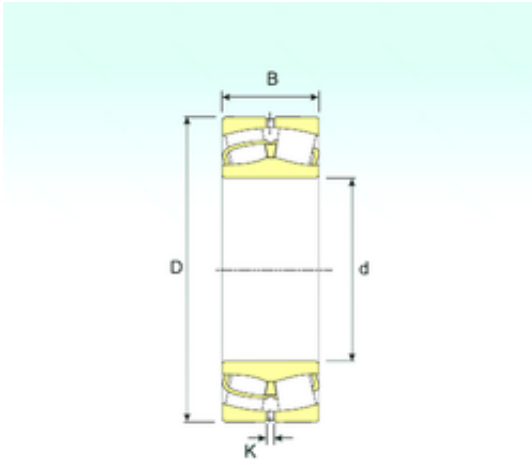

## SNR Bearing Argentina

231/500 Bearing 2D drawings and 3D CAD models

500 mm x 830 mm x 264 mm ISB 231/500  
spherical roller bearings

Bearing No. 231/500

Size	500x830x264 mm
Bore Diameter	500 mm
Outer Diameter	830 mm
Width	264 mm
d	500 mm
D	830 mm
B	264 mm
C	264 mm
K	12 mm
Weight	580 Kg
Basic dynamic load rating (C)	7497 kN
Basic static load rating (C0)	12642 kN
(Grease) Lubrication Speed	535,5 r/min