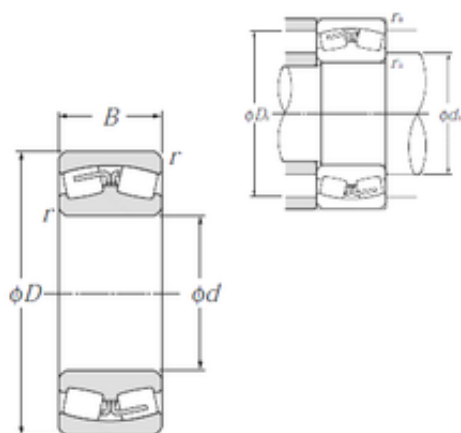

SNR Bearing Argentina

140 mm x 210 mm x 69 mm NTN 24028C
spherical roller bearings

Bearing No. 24028C

Size	140x210x69 mm
Bore Diameter	140 mm
Outer Diameter	210 mm
Width	69 mm
d	140 mm
D	210 mm
B	69 mm
C	69 mm
r min.	2 mm
da min.	150 mm
Da max.	200 mm
ra max.	2 mm
Weight	8,48 Kg
Basic dynamic load rating (C)	520 kN
Basic static load rating (C0)	940 kN
(Grease) Lubrication Speed	1 500 r/min
(Oil) Lubrication Speed	1 900 r/min
Calculation factor (e)	0,3
Calculation factor (Y0)	2,18
Calculation factor (Y1)	2,23

24028C Bearing 2D drawings and 3D CAD models