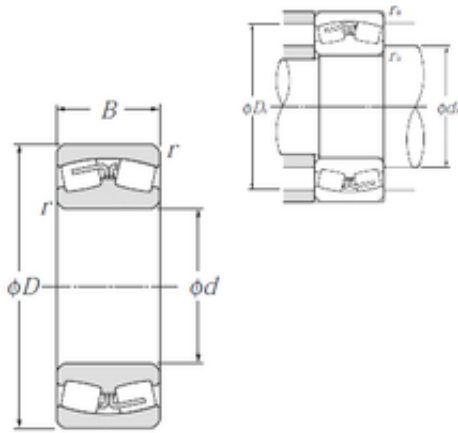

SNR Bearing Argentina

140 mm x 210 mm x 69 mm NTN 24028C
spherical roller bearings

Bearing No. 24028C

Size	140x210x69 mm
Bore Diameter	140 mm
Outer Diameter	210 mm
Width	69 mm
d	140 mm
D	210 mm
B	69 mm
C	69 mm
r min.	2 mm
da min.	150 mm
Da max.	200 mm
ra max.	2 mm
Weight	8,48 Kg
Basic dynamic load rating (C)	520 kN
Basic static load rating (C0)	940 kN
(Grease) Lubrication Speed	1 500 r/min
(Oil) Lubrication Speed	1 900 r/min
Calculation factor (e)	0,3
Calculation factor (Y0)	2,18
Calculation factor (Y1)	2,23

24028C Bearing 2D drawings and 3D CAD models