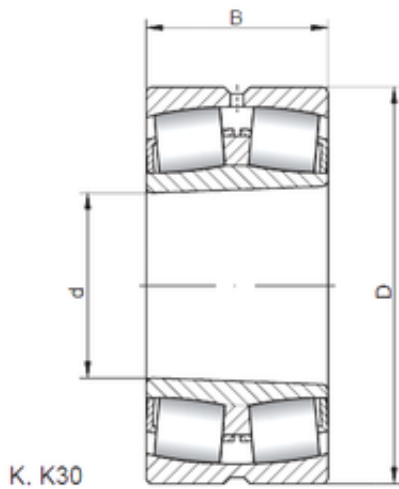

SNR Bearing Argentina

110 mm x 240 mm x 80 mm ISO 22322 KW33
spherical roller bearings

Bearing No. 22322 KW33

Size	110x240x80 mm
Bore Diameter	110 mm
Outer Diameter	240 mm
Width	80 mm
d	110 mm
D	240 mm
B	80 mm
C	80 mm

22322 KW33 Bearing 2D drawings and 3D CAD models