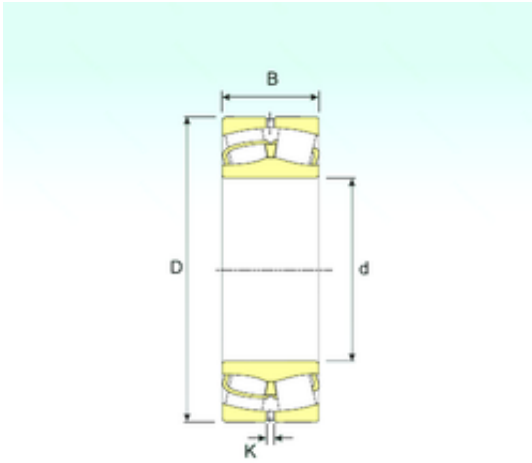

## SNR Bearing Argentina

24015 Bearing 2D drawings and 3D CAD models

75 mm x 115 mm x 40 mm ISB 24015 spherical roller bearings

Bearing No. 24015

Size	75x115x40 mm
Bore Diameter	75 mm
Outer Diameter	115 mm
Width	40 mm
d	75 mm
D	115 mm
B	40 mm
C	40 mm
K	3 mm
Weight	1,55 Kg
Basic dynamic load rating (C)	170 kN
Basic static load rating (C0)	227 kN
(Grease) Lubrication Speed	4054,5 r/min