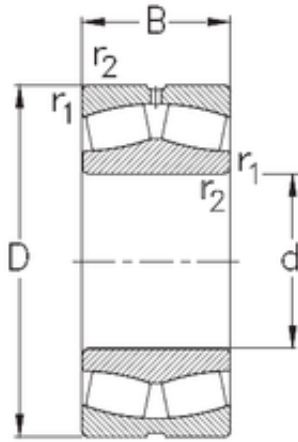

SNR Bearing Argentina

480 mm x 790 mm x 308 mm NKE 24196-MB-W33 spherical roller bearings

Bearing No. 24196-MB-W33

Size	480x790x308 mm
Bore Diameter	480 mm
Outer Diameter	790 mm
Width	308 mm
d	480 mm
D	790 mm
B	308 mm
C	308 mm
r1 min.	7,5 mm
r2 min.	7,5 mm
Weight	639 Kg
Basic dynamic load rating (C)	7891 kN
Basic static load rating (C0)	15938 kN
Limiting speed	630 r/min
Calculation factor (e)	0,37
Calculation factor (Y0)	1,76
Calculation factor (Y1)	1,8

24196-MB-W33 Bearing 2D drawings and 3D CAD models