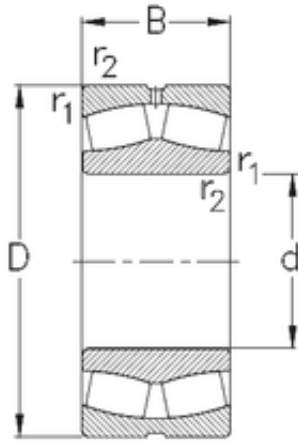

SNR Bearing Argentina

500 mm x 720 mm x 218 mm NKE 240/500-MB-W33 spherical roller bearings

Bearing No. 240/500-MB-W33

Size	500x720x218 mm
Bore Diameter	500 mm
Outer Diameter	720 mm
Width	218 mm
d	500 mm
D	720 mm
B	218 mm
C	218 mm
r1 min.	6 mm
r2 min.	6 mm
Weight	297 Kg
Basic dynamic load rating (C)	4846 kN
Basic static load rating (C0)	11112 kN
Limiting speed	700 r/min
Calculation factor (e)	0,26
Calculation factor (Y0)	2,5
Calculation factor (Y1)	2,55

240/500-MB-W33 Bearing 2D drawings and 3D CAD models