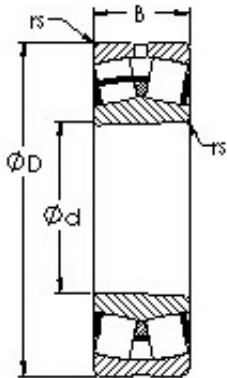

SNR Bearing Argentina

CKW33
TAPERED
BORE

AST 23234CKW33 spherical roller bearings

Bearing No. 23234CKW33

Size	170x310x110 mm
Bore Diameter	170 mm
Outer Diameter	310 mm
Width	110 mm
Bearing Type	tapered bore, lube groove & holes
Bore Dia (d)	170.0000
Outer Dia (D)	310.0000
Width (B)	110.0000
Radius (min) (rs)	4.000
Dynamic Load Rating (Cr)	1,460,000
Static Load Rating (Cor)	2,320,000
Max Speed (Grease) (X000 RPM)	1
Max Speed (Oil) (X000 RPM)	1
Weight (g)	34,550.00
Material	52100 Chrome steel, or equivalent

23234CKW33 Bearing 2D drawings and 3D CAD models