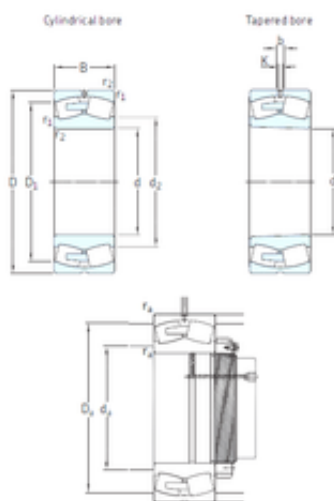

# SNR Bearing Argentina

480 mm x 700 mm x 165 mm SKF  
23096CA/W33 spherical roller bearings

Bearing No. 23096CA/W33

Size	480x700x165 mm
Bore Diameter	480 mm
Outer Diameter	700 mm
Width	165 mm
d	480 mm
D	700 mm
B	165 mm
C	165 mm
b	22,3 mm
d2	549 mm
r1 min.	6 mm
r2 min.	6 mm
D1	633 mm
K	12 mm
da min.	503 mm
Da max.	677 mm
ra max.	5 mm
Weight	215 Kg
Basic dynamic load rating (C)	3900 kN
Basic static load rating (C0)	6800 kN
Fatigue load limit (Pu)	450
Reference speed	530 r/min
Limiting speed	950 r/min
Calculation factor (e)	0,21
Calculation factor (Y0)	3,2

23096CA/W33 Bearing 2D drawings and 3D CAD models