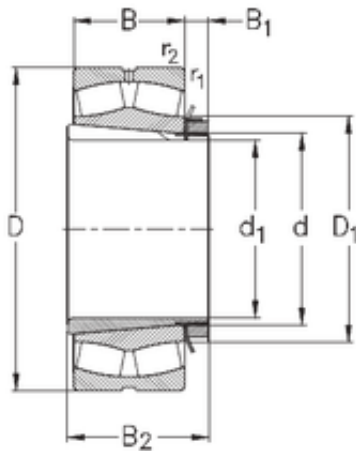

SNR Bearing Argentina

340 mm x 620 mm x 224 mm NKE 23268-K-MB-W33+OH3268-H spherical roller bearings

Bearing No. 23268-K-MB-W33+OH3268-H

23268-K-MB-W33+OH3268-H Bearing 2D drawings and 3D CAD models

Size	340x620x224 mm
Bore Diameter	340 mm
Outer Diameter	620 mm
Width	224 mm
d	340 mm
d1	320 mm
D	620 mm
B	224 mm
C	224 mm
r1 min.	6 mm
r2 min.	6 mm
B1	55 mm
B2	288 mm
D1	440 mm
Weight	360,5 Kg
Basic dynamic load rating (C)	4430 kN
Basic static load rating (C0)	7560 kN
Limiting speed	800 r/min
Calculation factor (e)	0,37
Calculation factor (Y0)	1,7
Calculation factor (Y1)	1,8