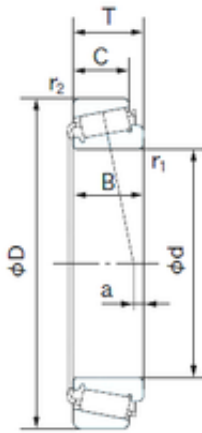

## SNR Bearing Argentina

82.550 mm x 133.350 mm x 33.338 mm NACHI  
47686/47620A tapered roller bearings

Bearing No. 47686/47620A

Size	82.550x133.350x33.338 mm
Bore Diameter	82.550 mm
Outer Diameter	133.350 mm
Width	33.338 mm
d	82.550 mm
D	133.350 mm
T	33.338 mm
B	33.338 mm
C	26.195 mm
a	3.8 mm
r1 min.	3.5 mm
r2 min.	0.8 mm
Weight	1,725 Kg
Basic dynamic load rating (C)	151000 kN
Basic static load rating (C0)	228000 kN
(Grease) Lubrication Speed	2600 r/min
(Oil) Lubrication Speed	3500 r/min
Calculation factor (e)	0.40
Calculation factor (Y0)	0.82

47686/47620A Bearing 2D drawings and 3D CAD models