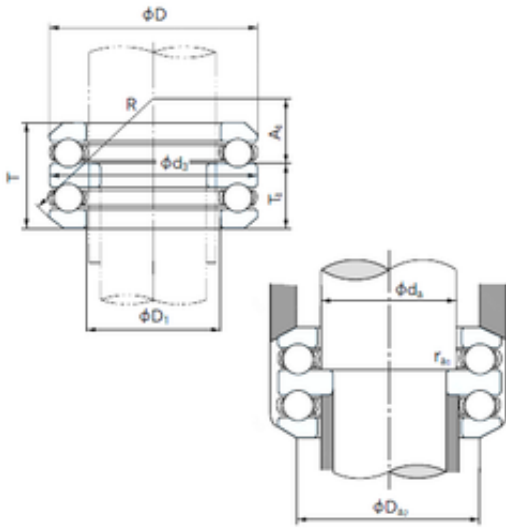

# SNR Bearing Argentina

54408 Bearing 2D drawings and 3D CAD models

## NACHI 54408 thrust ball bearings

Bearing No. 54408

Size	40x90x69.4 mm
Bore Diameter	40 mm
Outer Diameter	90 mm
Width	69.4 mm
d	40 mm
d2	30 mm
D	90 mm
T	69.4 mm
ra1 max.	0.6 mm
T1	42.2 mm
a	15 mm
d3	90 mm
r min.	1.1 mm
r1 min.	0.6 mm
A1	22 mm
D1	42 mm
D2	65 mm
D3	95 mm
R	72 mm
da min.	40 mm
Da max.	65 mm
ra max.	1 mm
Weight	2.00 Kg
Basic dynamic load rating (C)	112 kN
Basic static load rating (C0)	205 kN
(Grease) Lubrication Speed	1700 r/min