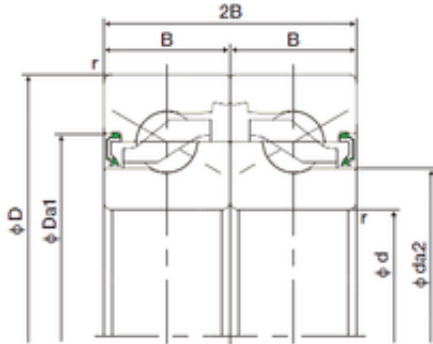

## SNR Bearing Argentina

20 mm x 47 mm x 15 mm NACHI  
20TAB04DF-2NK thrust ball bearings

Bearing No. 20TAB04DF-2NK

20TAB04DF-2NK Bearing 2D drawings and 3D CAD models

Size	20x47x15 mm
Bore Diameter	20 mm
Outer Diameter	47 mm
Width	15 mm
d	20 mm
D	47 mm
B	15 mm
C	15 mm
Angle ( ° )	60 °
r min.	1 mm
r1 min.	0.6 mm
2B	30 mm
Weight	0.12 Kg
Basic dynamic load rating (C)	25,9 kN
Basic static load rating (C0)	32 kN
Enclosure	Double Seal
Bore Type	Cylindrical Bore
Configuration	Double Row
Bore Size	20 mm
Outside Diameter	47 mm
Width	15 mm
Fillet Radius/Chamfer	1 mm
r1	0.6 mm
Dynamic Load Rating	5,800 N
Static Load Rating	7,200 N

## SNR Bearing Argentina

Starting Torque - Grease Lubrication	15 N · cm
Da1	35 mm
Da2	41.9 mm
da1	33.7 mm
da2	26.8 mm