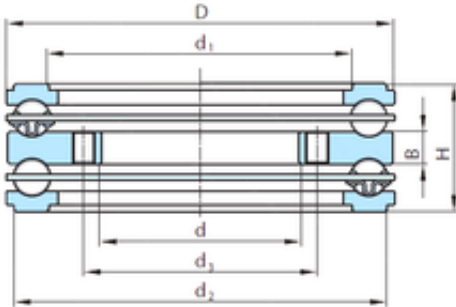

# SNR Bearing Argentina

864 mm x 1028 mm x 28 mm PSL PSL 212-27  
thrust ball bearings

Bearing No. PSL 212-27

Size	864x1028x110 mm
Bore Diameter	864 mm
Outer Diameter	1028 mm
Width	110 mm
d	864 mm
d1	951,2 mm
D	1028 mm
H	110 mm
d2	1015,5 mm
d3	895 mm
B	28 mm
Weight	104 Kg
Basic dynamic load rating (C)	540 kN
Basic static load rating (C0)	4290 kN
(Grease) Lubrication Speed	120 r/min

PSL 212-27 Bearing 2D drawings and 3D CAD models