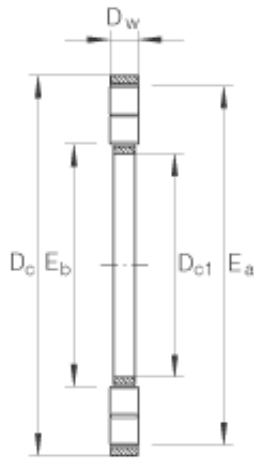

SNR Bearing Argentina

INA K89415-M thrust roller bearings

Bearing No. K89415-M

K89415-M Bearing 2D drawings and 3D CAD models

Size	75x160x17 mm
Bore Diameter	75 mm
Outer Diameter	160 mm
Width	17 mm
D_{c1}	75 mm
D_c	160 mm
D_w	17 mm
E_a	156 mm
E_b	82 mm
m	1,78 kg / Weight
C_a	500000 N / Dynamic load rating (axial)
C_{0a}	1580000 N / Static load rating (axial)
C_{ua}	160000 N / Fatigue limit load
n_G	2440 1/min / Limiting speed
n_B	1000 1/min / Reference speed
	GS89415 / Allocated housing locating washer
Category	Bearings
Inventory	0.0
Manufacturer Name	SCHAEFFLER GROUP
Minimum Buy Quantity	N/A
Weight / Kilogram	1.78
Product Group	B04144

SNR Bearing Argentina